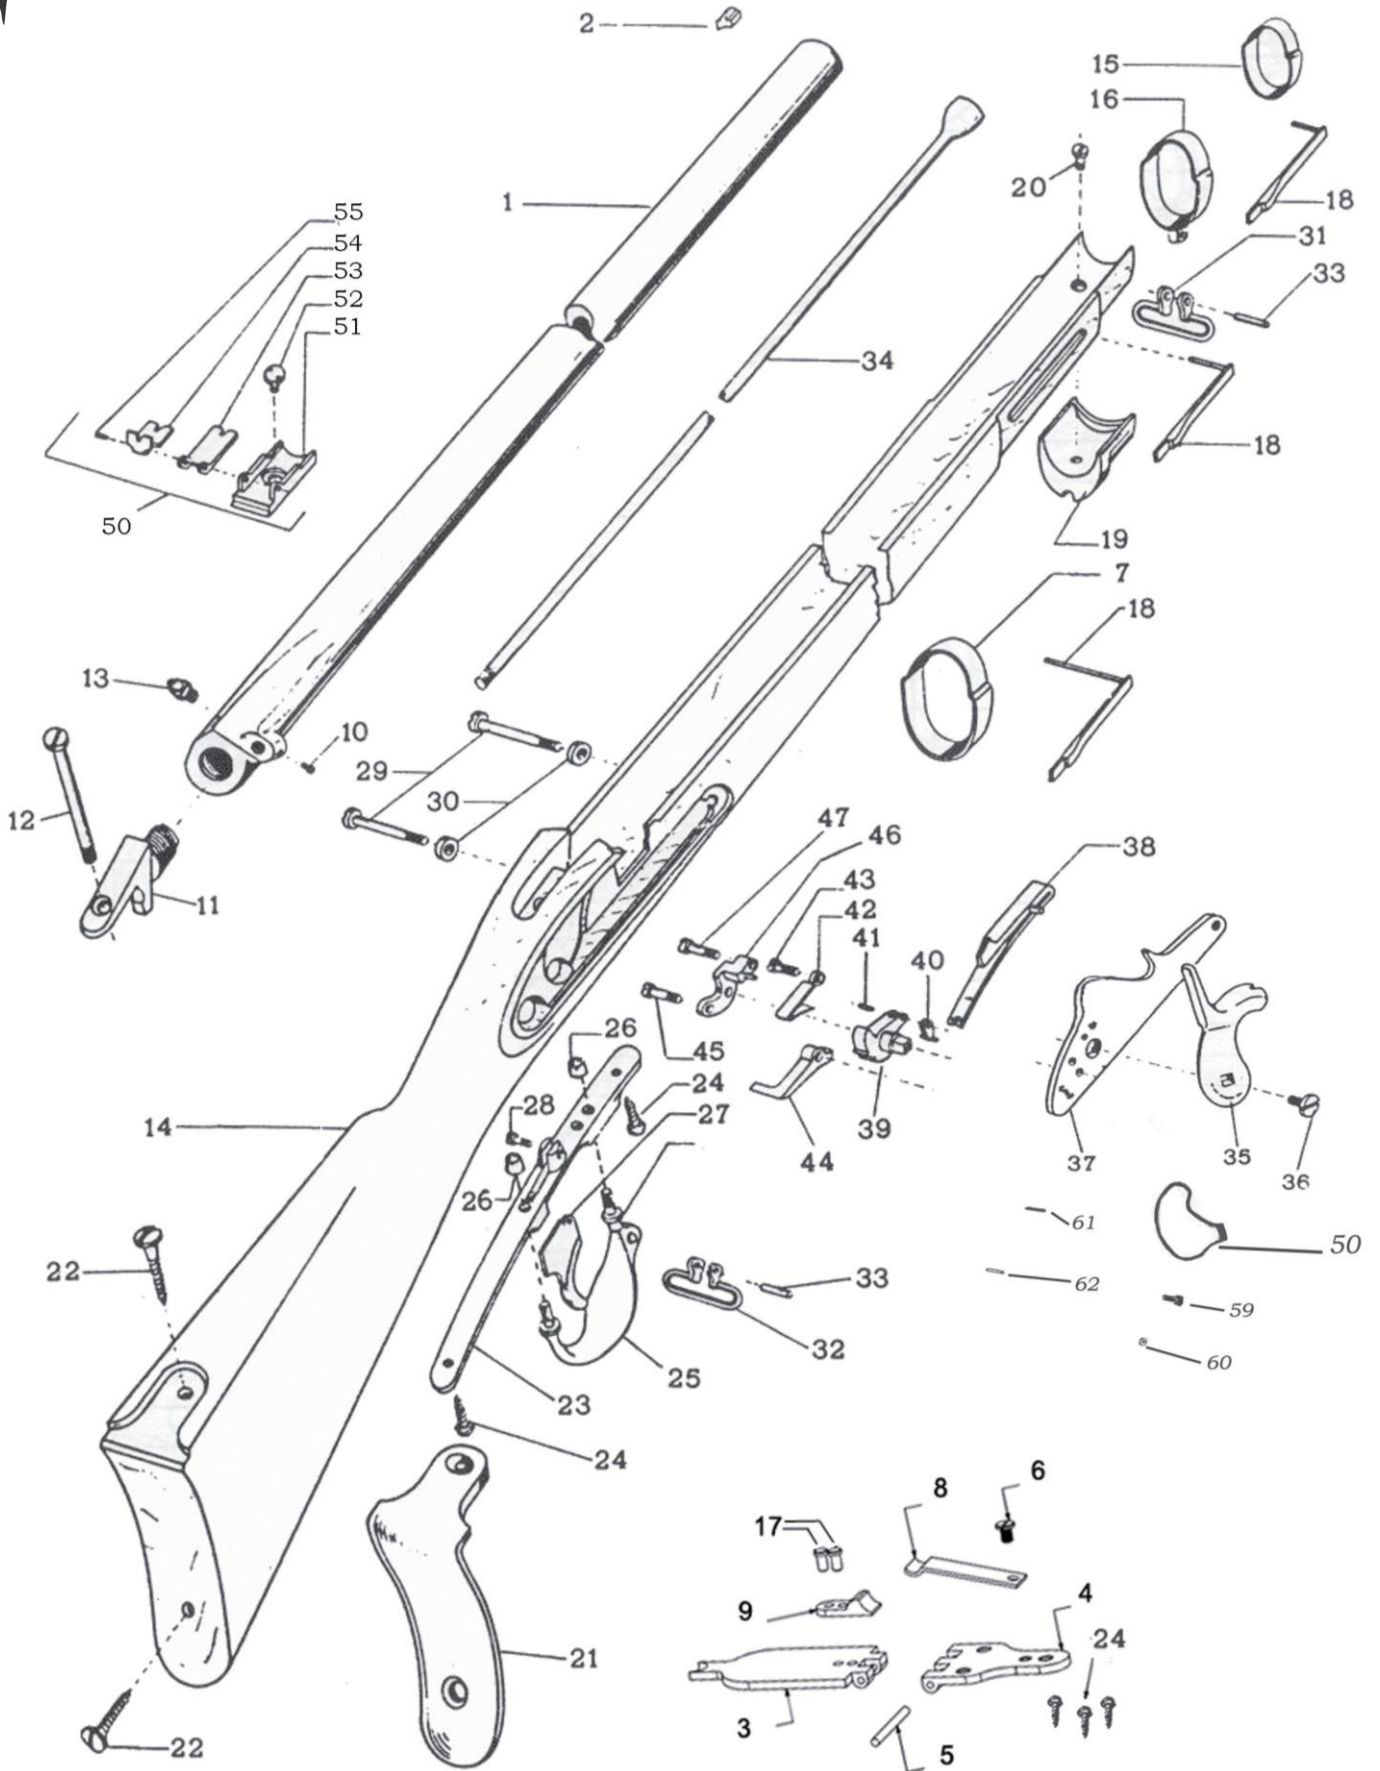

1863 Zouave Musket Schematic

Spare Parts List 1863 Zouave Musket

ITEM	DRAW.REF	DESCRIPTION	QUANTITY OF PART NEEDED	ITEM	DRAW.REF	DESCRIPTION	QUANTITY OF PART NEEDED
098.101		STOCK COMPLETE	1	790.051	26	trigger	1
780.008	20	stock	1	730.462	33	trigger screw	1
730.098	12	forend cap screw	1	150.000	32	trigger plate nut	2
790.045	13	zouave forend cap	1	098.123		TRIGGER GUARD ASSEMBLY	1
760.033	34	butt plate	1	790.050	29	trigger guard	1
730.209	35	butt plate screw	2	790.052	27	rear swivel	1
721.043	22	ramrod spring	1	730.141	28	rear swivel screw	1
730.084	21	ramrod spring pin	1	098.029	23	LOCKS ZOUAVE PERCUSSION	1
098.104	58	PATCH BOX COMPLETE	1	770.061	1	lock plate	1
770.171	37	patch box tail	1	790.053	2	hammer	1
770.172	36	patch box lid	1	790.054	9	tumbler	1
730.113	42	patch box lid pin	1	790.055	6	sear	1
721.054	38	patch box spring	1	790.056	8	bridle	1
790.048	39	patch box spring ret.	1	730.144	2-1	hammer screw	1
730.122	40	patch box spring retaining pin	2	730.145	3	bridle screw	1
730.098	57	patch box spring screw	1	730.065	7	sear screw	1
730.078	41	patch box screw	3	730.147	4	sear spring screw	1
098.218		BARREL ZOUAVE 7 GROOVES MATCH	1	721.055	5	sear spring	1
098.102		BARREL ZOUAVE .58 RIFLED	1	721.056	11	main spring	1
710.171	46	BARREL ZOUAVE 7 GROOVES MATCH	1	770.118	10	link	1
710.039	46	BARREL ZOUAVE .58 RIFLED	1	130.029	55	link pin	1
790.044	45	breech plug	1	098.105			1
790.059	54	front sight	1	730.142	25	lock plate screw washer	2
790.021	56	bayonet lug	1	730.143	24	lock plate screw (lock screw)	2
730.064	44	nipple	1	790.058	19	rear band	1
098.034	53	1863 REM.ZOUAVE REAR SIGHT	1	770.192	18-14	Band spring	2
790.060	51	rear sight base	1	730.150	52	ramrod	1
790.061	49	rear sight first leaf	1	730.047	43	tang screw	1
790.062	50	rear sight second leaf	1	730.209	31	trigger plate screw	1
730.149	48	rear sight leaf screw	1	098.106		FRONT BAND ASSEMBLY	1
730.148	47	rear sight screw	1	790.052	17	front swivel (belt swivel)	1
098.103		TRIGGER PLATE ASSEMBLY	1	730.141	16	front swivel screw (band pin)	1
790.049	30	trigger plate	1	790.057	15	front band	1